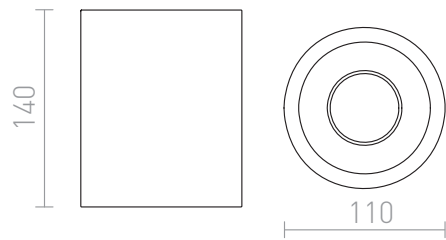

# GINA CEILING

Ceiling light of plaster with GU10 socket. The surface can be colored with interior paint.

RP EUR incl. VAT

**R11680**

GINA ceiling plaster 230V LED GU10 15W

**68,00**

3D model

manual