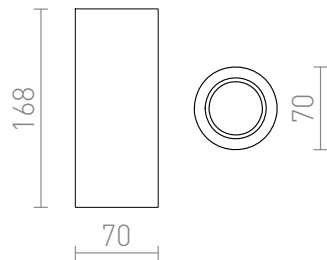

GINA S 17 CEILING

Ceiling light of plaster with GU10 socket. The surface can be colored with interior paint.

RP EUR incl. VAT

R12354

GINA S 17 ceiling plaster 230V GU10 15W

48,00

3D model

manual