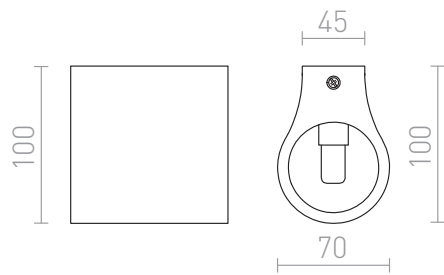

# GINA S WALL

Plaster wall light for G9 light sources. Can be colored with interior paint.

RP EUR incl. VAT

**R11959**

GINA S wall plaster 230V G9 33W

**48,00**

 3D model

 manual