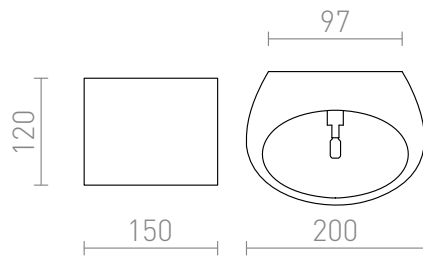

GINA

Wall light of plaster with UP/DOWN illumination, can be colored with interior paint.

RP EUR incl. VAT

R10452

GINA wall plaster 230V G9 40W

58,00

 3D model

 manual