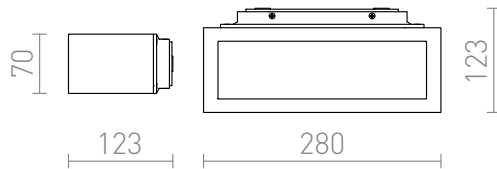

# GINO

Outdoor wall light with satin glass covers. Base dimensions are H/W/D 2/6/20 cm.

RP EUR incl. VAT

**R10387**

GINO wall anthracite grey 230V E27 18W IP44

**78,00**

IP44

3D model