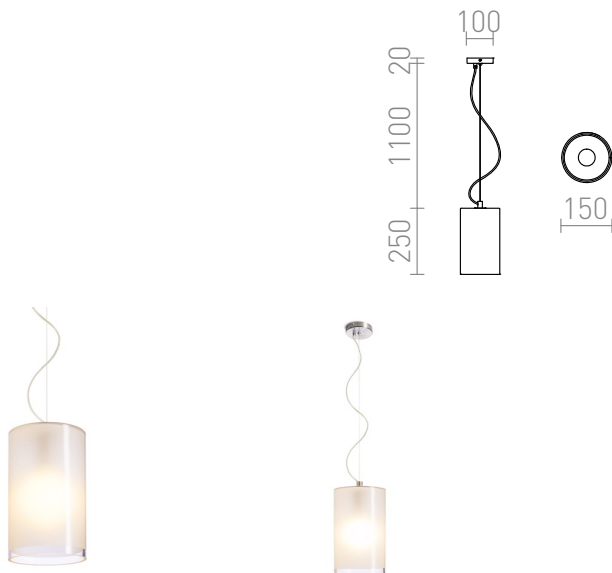

GIO

Pendent light with a shade of solid glass and matte nickel-colored details.

RP EUR incl. VAT

R10503

GIO pendent satinated glass 230V E27 42W

98,00

3D model

110