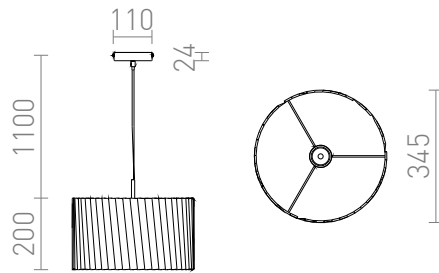

GLAMOUR

Pendent light with a shade made of black ribbons.

RP EUR incl. VAT

R13271

GLAMOUR 35/20 pendent black 230V E27
28W

58,00

3D model

manual