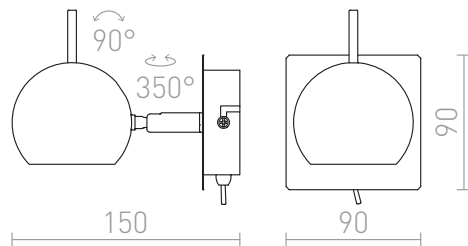

# GLOSSY I

Wall lamp with tilting reflector. The luminaire can be operated with a lever switch located on the underside of the luminaire.

RP EUR incl. VAT

**R10542**

GLOSSY I chrome 230V LED GU10 8W

**48,00**

 3D model

 manual

G11841