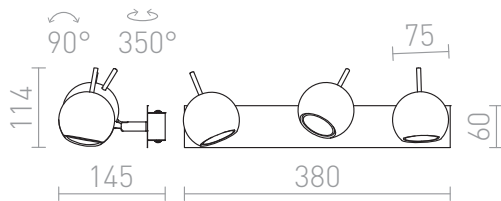

GLOSSY III

Surface-mounted light with three reflectors that can be tilted in two axes.

RP EUR incl. VAT

R10604

GLOSSY III chrome 230V LED GU10 3x8W

120,00

 3D model

 manual

G11841