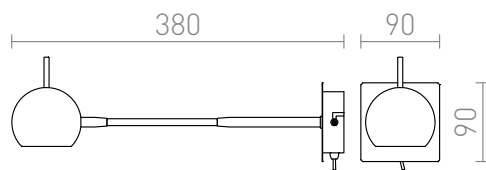

# GLOSSY ON GOOSE NECK

Wall lamp with reflector on gooseneck. The toggle switch is located on the bottom side of the base.

RP EUR incl. VAT

**R10543**

GLOSSY on a goose neck chrome 230V LED  
GU10 8W

**58,00**

 3D model

 manual

G11841