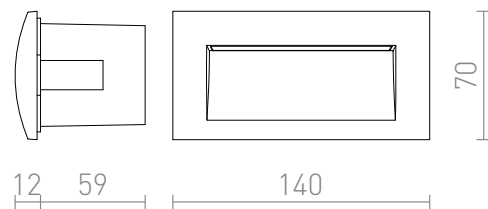

LED 3W 90 lm Ra 80

Recessed wall light with integrated LED. Suitable as orientation lighting of paths, stairs or terraces. Install only as downward illumination.

RP EUR incl. VAT

R12537	GORDIQ L recessed white 230V LED 3W IP65 3000K	58,00
R12538	GORDIQ L recessed anthracite grey 230V LED 3W IP65 3000K	58,00

IP65