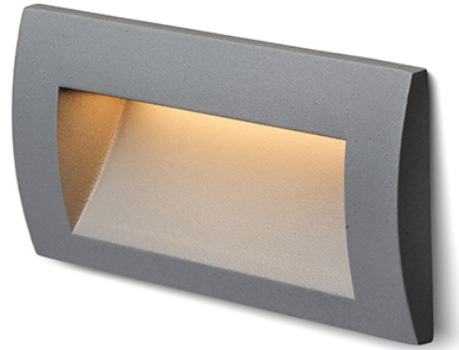

GORDIQ L

LED 3W 90 lm Ra 80

Recessed wall light with integrated LED. Suitable as orientation lighting of paths, stairs or terraces. Install only as downward illumination.

RP EUR incl. VAT

R12537	GORDIQ L recessed white 230V LED 3W IP65 3000K	58,00
R12538	GORDIQ L recessed anthracite grey 230V LED 3W IP65 3000K	58,00