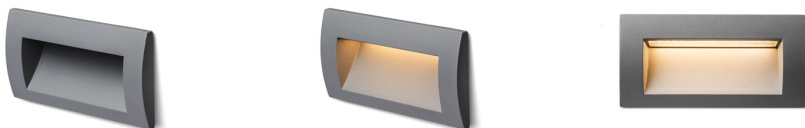

LED 3W 90 lm Ra 80

Recessed wall light with integrated LED. Suitable as orientation lighting of paths, stairs or terraces. Install only as downward illumination.

RP EUR incl. VAT

R12537	GORDIQ L recessed white 230V LED 3W IP65 3000K	58,00
R12538	GORDIQ L recessed anthracite grey 230V LED 3W IP65 3000K	58,00

IP65