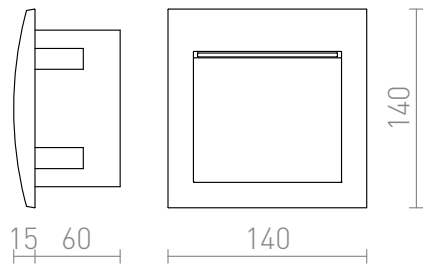

# GORDIQ M

LED 3W 90 lm Ra 80

Recessed wall light with integrated LED. Suitable as orientation lighting of paths, stairs or terraces. Install only as downward illumination.

RP EUR incl. VAT

<b>R12535</b>	GORDIQ M recessed white 230V LED 3W IP65 3000K	<b>78,00</b>
<b>R12536</b>	GORDIQ M recessed anthracite grey 230V LED 3W IP65 3000K	<b>78,00</b>

IP65

 3D model  manual