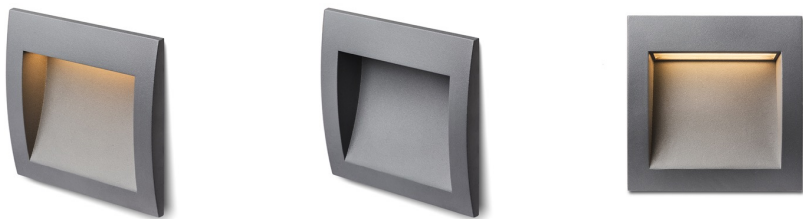

LED 3W 90 lm Ra 80

Recessed wall light with integrated LED. Suitable as orientation lighting of paths, stairs or terraces. Install only as downward illumination.

RP EUR incl. VAT

R12535	GORDIQ M recessed white 230V LED 3W IP65 3000K	78,00
R12536	GORDIQ M recessed anthracite grey 230V LED 3W IP65 3000K	78,00

IP65