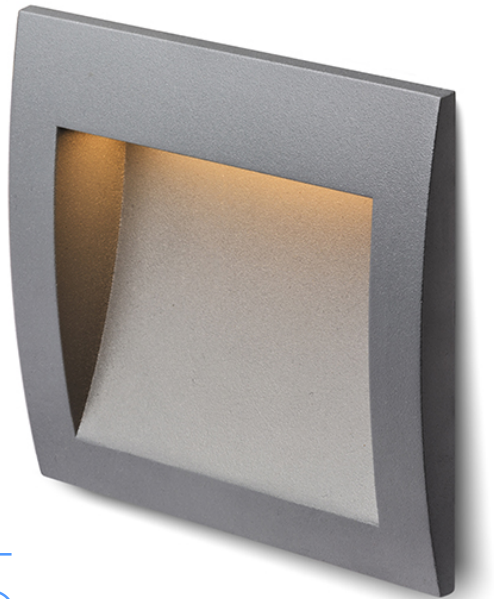

# GORDIQ M

LED 3W 90 lm Ra 80

Recessed wall light with integrated LED. Suitable as orientation lighting of paths, stairs or terraces. Install only as downward illumination.

RP EUR incl. VAT

<b>R12535</b>	GORDIQ M recessed white 230V LED 3W IP65 3000K	<b>78,00</b>
<b>R12536</b>	GORDIQ M recessed anthracite grey 230V LED 3W IP65 3000K	<b>78,00</b>