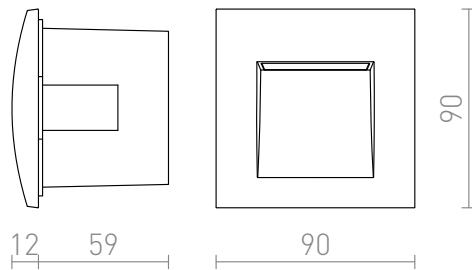

LED 1,5W 30 lm Ra 80

Recessed wall light with integrated LED. Suitable as orientation lighting of paths, stairs or terraces. Install only as downward illumination.

RP EUR incl. VAT

R12533	GORDIQ S recessed white 230V LED 1.5W IP65 3000K	48,00
R12534	GORDIQ S recessed anthracite grey 230V LED 1.5W IP65 3000K	48,00

IP65