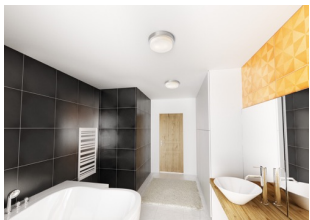

Ceiling light suitable in wet environments. The opal-colored glass shade has the following dimensions $\varnothing$ /H 24/3 cm.

RP EUR incl. VAT

R10500	GORRA ceiling chrome 230V E14 2x40W IP44	68,00
R12048	GORRA ceiling matt nickel 230V E14 2x40W IP44	68,00

IP44