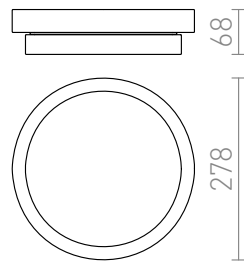

GORRA

Ceiling light suitable in wet environments. The opal-colored glass shade has the following dimensions \varnothing /H 24/3 cm.

RP EUR incl. VAT

R10500	GORRA ceiling chrome 230V E14 2x40W IP44	68,00
R12048	GORRA ceiling matt nickel 230V E14 2x40W IP44	68,00

IP44

3D model

manual

G11849