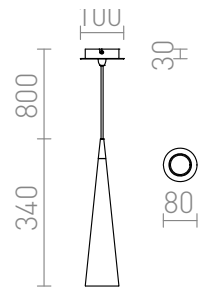

GRACE

Pendent light with a chrome-plated shade and ceiling base. Supplied with a black textile cable.

RP EUR incl. VAT

R12080

GRACE pendent chrome 230V GU10 35W

68,00

 3D model

 80

 0,88

 manual

G11837