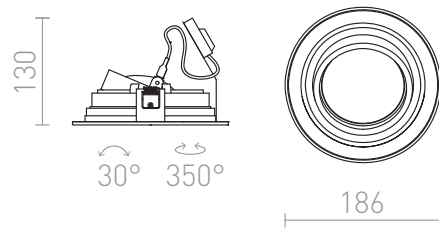

# GRANADA R

Recessed light of solid lacquered aluminum and tilt-function, for AR111 light sources.

RP EUR incl. VAT

**R12706**

GRANADA R white 12V G53 50W

**48,00**

3D model

manual