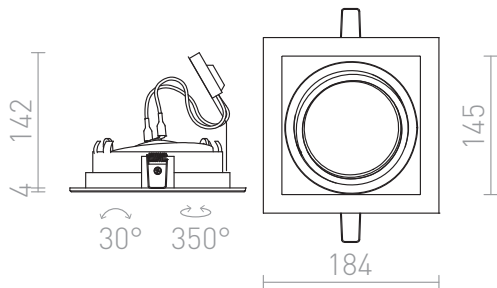

GRANADA SQ

Recessed light of solid lacquered aluminum and tilt-function, for AR111 light sources.

RP EUR incl. VAT

R12707

GRANADA SQ white 12V G53 50W

48,00

3D model

PDF manual