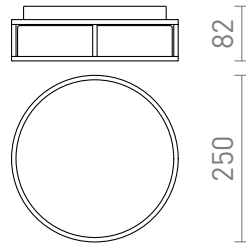

GRANDE LED 25

LED 12W 900 lm Ra 80

Bathroom ceiling light with built in LED, a flat opal-colored glass cover and metal frame.

RP EUR incl. VAT

R13676

GRANDE LED 25 ceiling opal-colored glass/chrome 230V LED 12W IP44 3000K

129,00

R13677

GRANDE LED 25 ceiling opal-colored glass/black 230V LED 12W IP44 3000K

120,00

IP44