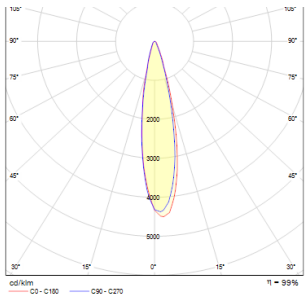

GUN

LED 3x1W 210 lm Ra 80

Outdoor mini spotlight on spike. Supplied with a 1m power cord that has no plug.

RP EUR incl. VAT

R10530

GUN on spike black 230V LED 3x1W 30° IP65
3000K

29,00

IP65