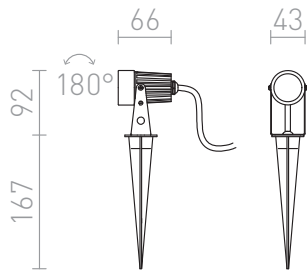

GUN

LED 3x1W 210 lm Ra 80

Outdoor mini spotlight on spike. Supplied with a 1m power cord that has no plug.

RP EUR incl. VAT

R10530

GUN on spike black 230V LED 3x1W 30° IP65
3000K

29,00

IP65