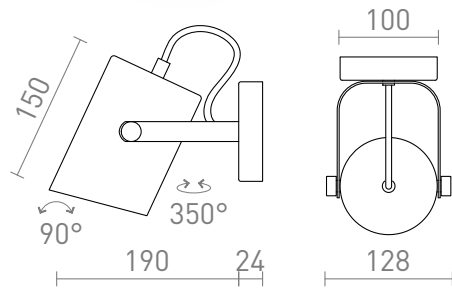

NEW

HAREN

Massive spotlight with a E27 socket meant for directional light sources.

RP EUR incl. VAT

R13612	HAREN surface mounted copper/black 230V E27 15W	48,00
R13613	HAREN surface mounted black 230V E27 15W	35,00

 3D model

 manual

G13020