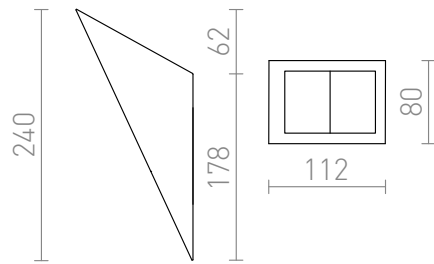

# HAY

Wall light of plaster which can be colored with interior paint.

RP EUR incl. VAT

**R10448**

HAY wall plaster 230V G9 40W

**48,00**

3D model

PDF manual