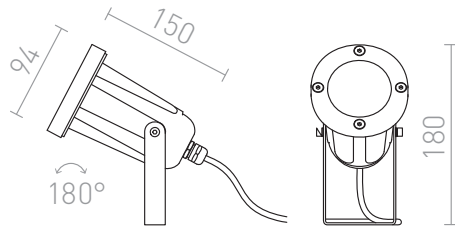

HEAVY DUTY

IP65

Outdoor spotlight of aluminum. Supplied with a power cord without a plug. Can be combined with the ground spike accessory (R11755).

RP EUR incl. VAT

R11948

HEAVY DUTY outdoor reflector anthracite grey 230V GU10 50W IP65

48,00

150

180°

0,69

3D model

manual

G11841