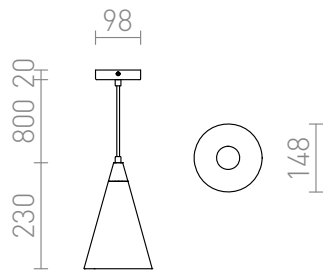

# HEIDI PENDENT

Cone-shaped concrete pendent light with wooden top and E27 socket.

RP EUR incl. VAT

**R12380**

HEIDI pendent concrete/wood 230V E27  
28W

**58,00**

3D model

PDF manual