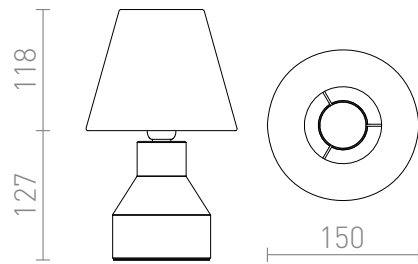

HEIDI TABLE

Decorative concrete table lamp with textile shade and E14 socket.

RP EUR incl. VAT

R12379

HEIDI table natural/concrete 230V E14 12W

28,00

3D model

PDF manual