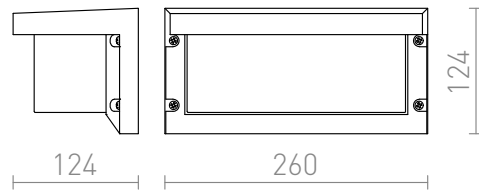

HIDE RC

Outdoor wall light with E27 socket. Soft light suitable for terraces and house entrances.

RP EUR incl. VAT

R12561

HIDE RC wall anthracite grey 230V E27 18W
IP54

78,00

IP54

 3D model