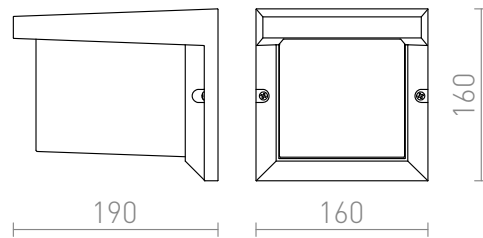

# HIDE SQ

Outdoor wall light with E27 socket that yields a soft light suitable for terraces or house entrances.

RP EUR incl. VAT

**R12560**

HIDE SQ wall anthracite grey 230V E27 13W  
IP44

**68,00**

IP44

3D model