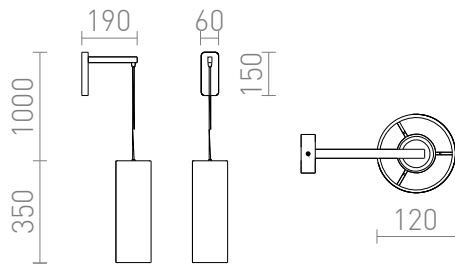

HUDSON WALL

Wall lamp with chrome-colored base and vertical cable, complimented with a cylindrical textile shade.

RP EUR incl. VAT

R13284

HUDSON wall white chrome 230V E27 28W

98,00

 3D model

 manual