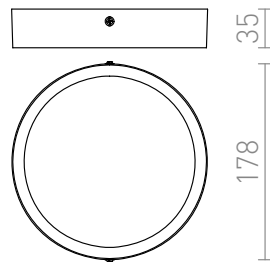

LED 18W 1620 lm Ra 80

Very thin surface-mounted light with integrated high-output LED. Frame is available in chrome, black chrome, matte nickel, white lacquer and imitation wood.

RP EUR incl. VAT

R12795	HUE R 17 ceiling white 230V LED 18W 3000K	48,00
R12796	HUE R 17 ceiling black chrome 230V LED 18W 3000K	48,00
R12797	HUE R 17 ceiling chrome 230V LED 18W 3000K	48,00
R12798	HUE R 17 ceiling matt nickel 230V LED 18W 3000K	48,00
R12799	HUE R 17 ceiling imitation beech 230V LED 18W 3000K	48,00
R13404	HUE R 17 ceiling dark walnut imitation 230V LED 18W 3000K	58,00