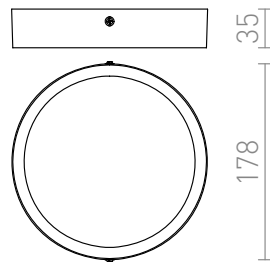

LED 18W 1620 lm Ra 80

Very thin surface-mounted light with high output dimmable LED. Frames are available in chrome, black chrome, matte nickel, white lacquered or imitation wood. TRIAC dimming.

RP EUR incl. VAT

R13073	HUE R 17 DIMM ceiling white 230V LED 18W 3000K	98,00
R13074	HUE R 17 DIMM ceiling black chrome 230V LED 18W 3000K	120,00
R13075	HUE R 17 DIMM ceiling chrome 230V LED 18W 3000K	120,00
R13076	HUE R 17 DIMM ceiling matt nickel 230V LED 18W 3000K	120,00
R13077	HUE R 17 DIMM ceiling imitation beech 230V LED 18W 3000K	120,00
R13444	HUE R 17 DIMM ceiling dark walnut imitation 230V LED 18W 3000K	120,00