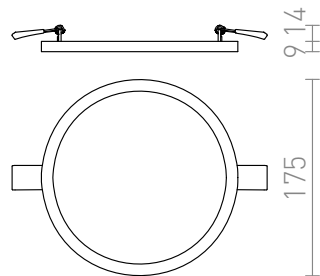

LED 18W 1620 lm Ra 80

Very thin recessed light with integrated high-output dimmable LED. Light frames are chrome, black chrome, matte nickel, white lacquer and imitation wood. TRIAC dimming.

RP EUR incl. VAT

R13053	HUE R 17 DIMM recessed white 230V LED 18W 3000K	98,00
R13054	HUE R 17 DIMM recessed black chrome 230V LED 18W 3000K	98,00
R13055	HUE R 17 DIMM recessed chrome 230V LED 18W 3000K	120,00
R13056	HUE R 17 DIMM recessed matt nickel 230V LED 18W 3000K	120,00
R13057	HUE R 17 DIMM recessed imitation beech 230V LED 18W 3000K	120,00
R13441	HUE R 17 DIMM recessed dark walnut imitation 230V LED 18W 3000K	98,00