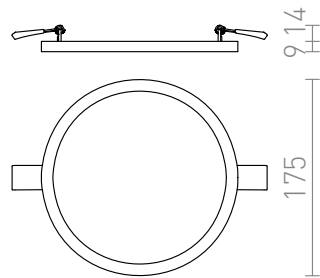

LED 18W 1620 lm Ra 80

Very thin recessed light with integrated high-output LED. Frame is available in chrome, black chrome, matte nickel, white lacquer and imitation wood.

RP EUR incl. VAT

R12765	HUE R 17 recessed white 230V LED 18W 3000K	38,00
R12766	HUE R 17 recessed black chrome 230V LED 18W 3000K	38,00
R12767	HUE R 17 recessed chrome 230V LED 18W 3000K	48,00
R12768	HUE R 17 recessed matt nickel 230V LED 18W 3000K	35,00
R12769	HUE R 17 recessed imitation beech 230V LED 18W 3000K	48,00
R13401	HUE R 17 recessed dark walnut imitation 230V LED 18W 3000K	48,00