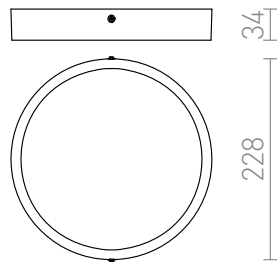

LED 24W 2160 lm Ra 80

Very thin surface-mounted light with integrated high-output LED. Frame is available in chrome, black chrome, matte nickel, white lacquer and imitation wood.

RP EUR incl. VAT

R12800	HUE R 22 ceiling white 230V LED 24W 3000K	58,00
R12801	HUE R 22 ceiling black chrome 230V LED 24W 3000K	58,00
R12802	HUE R 22 ceiling chrome 230V LED 24W 3000K	68,00
R12803	HUE R 22 ceiling matt nickel 230V LED 24W 3000K	68,00
R12804	HUE R 22 ceiling imitation beech 230V LED 24W 3000K	68,00
R13405	HUE R 22 ceiling dark walnut imitation 230V LED 24W 3000K	68,00