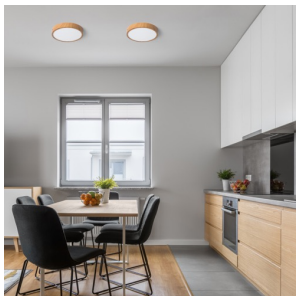

HUE R 22 CEILING

LED 24W 2160 lm Ra 80

Very thin surface-mounted light with integrated high-output LED. Frame is available in chrome, black chrome, matte nickel, white lacquer and imitation wood.

RP EUR incl. VAT

R12800	HUE R 22 ceiling white 230V LED 24W 3000K	58,00
R12801	HUE R 22 ceiling black chrome 230V LED 24W 3000K	58,00
R12802	HUE R 22 ceiling chrome 230V LED 24W 3000K	68,00
R12803	HUE R 22 ceiling matt nickel 230V LED 24W 3000K	68,00
R12804	HUE R 22 ceiling imitation beech 230V LED 24W 3000K	68,00
R13405	HUE R 22 ceiling dark walnut imitation 230V LED 24W 3000K	68,00