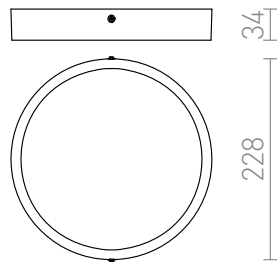

LED 24W 2160 lm Ra 80

Very thin surface-mounted light with high output dimmable LED. Frames are available in chrome, black chrome, matte nickel, white lacquered or imitation wood. TRIAC dimming.

RP EUR incl. VAT

R13078	HUE R 22 DIMM ceiling white 230V LED 24W 3000K	120,00
R13079	HUE R 22 DIMM ceiling black chrome 230V LED 24W 3000K	120,00
R13080	HUE R 22 DIMM ceiling chrome 230V LED 24W 3000K	138,00
R13081	HUE R 22 DIMM ceiling matt nickel 230V LED 24W 3000K	138,00
R13082	HUE R 22 DIMM ceiling imitation beech 230V LED 24W 3000K	138,00
R13445	HUE R 22 DIMM ceiling dark walnut imitation 230V LED 24W 3000K	129,00