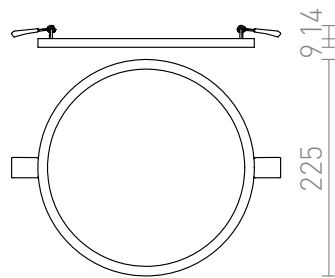

HUE R 22 DIMM RECESSED

LED 24W 2160 lm Ra 80

Very thin recessed light with integrated high-output dimmable LED. Light frames are chrome, black chrome, matte nickel, white lacquer and imitation wood. TRIAC dimming.

RP EUR incl. VAT

R13058	HUE R 22 DIMM recessed white 230V LED 24W 3000K	120,00
R13059	HUE R 22 DIMM recessed black chrome 230V LED 24W 3000K	120,00
R13060	HUE R 22 DIMM recessed chrome 230V LED 24W 3000K	120,00
R13061	HUE R 22 DIMM recessed matt nickel 230V LED 24W 3000K	120,00
R13062	HUE R 22 DIMM recessed imitation beech 230V LED 24W 3000K	120,00
R13442	HUE R 22 DIMM recessed dark walnut imitation 230V LED 24W 3000K	120,00

3D model

manual