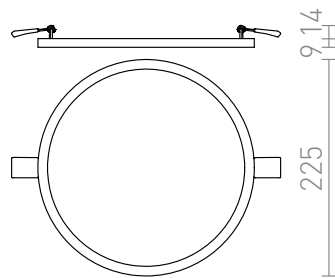

LED 24W 2160 lm Ra 80

Very thin circular countersunk luminaire for high-bright LEDs. Luminaire frames are chrome, black chrome, matte nickel, white lacquer and imitation wood.

RP EUR incl. VAT

R12770	HUE R 22 recessed white 230V LED 24W 3000K	48,00
R12771	HUE R 22 recessed black chrome 230V LED 24W 3000K	58,00
R12772	HUE R 22 recessed chrome 230V LED 24W 3000K	48,00
R12773	HUE R 22 recessed matt nickel 230V LED 24W 3000K	48,00
R12774	HUE R 22 recessed imitation beech 230V LED 24W 3000K	58,00
R13402	HUE R 22 recessed dark walnut imitation 230V LED 24W 3000K	58,00