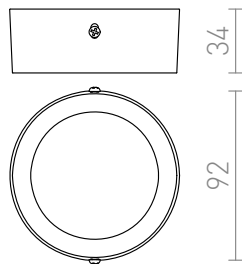

LED 6W 540 lm Ra 80

Very thin surface-mounted light with integrated high-output LED. Frame is available in chrome, black chrome, matte nickel, white lacquer and imitation wood.

RP EUR incl. VAT

R12790	HUE R 9 ceiling white 230V LED 6W 3000K	19,00
R12792	HUE R 9 ceiling chrome 230V LED 6W 3000K	24,00
R12793	HUE R 9 ceiling matt nickel 230V LED 6W 3000K	24,00
R12794	HUE R 9 ceiling imitation beech 230V LED 6W 3000K	24,00
R13403	HUE R 9 ceiling dark walnut imitation 230V LED 8W 3000K	24,00