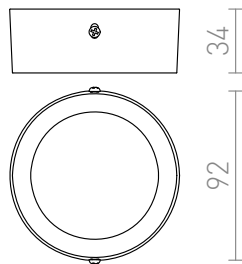

LED 6W 540 lm Ra 80

Very thin surface-mounted light with high output dimmable LED. Frames are available in chrome, black chrome, matte nickel, white lacquered or imitation wood. TRIAC dimming.

RP EUR incl. VAT

R13137	HUE R 9 DIMM ceiling white 230V LED 6W 3000K	58,00
R13139	HUE R 9 DIMM ceiling chrome 230V LED 6W 3000K	58,00
R13140	HUE R 9 DIMM ceiling matt nickel 230V LED 6W 3000K	58,00
R13141	HUE R 9 DIMM ceiling imitation beech 230V LED 6W 3000K	58,00
R13443	HUE R 9 DIMM ceiling dark walnut imitation 230V LED 6W 3000K	58,00