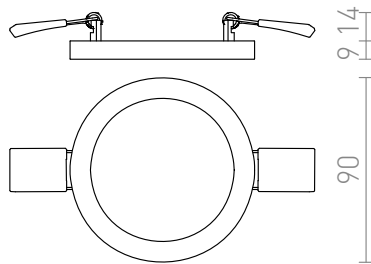

LED 6W 540 lm Ra

Very thin recessed light with integrated high-output dimmable LED. Light frames are chrome, black chrome, matte nickel, white lacquer and imitation wood. TRIAC dimming.

RP EUR incl. VAT

R13127	HUE R 9 DIMM recessed white 230V LED 6W 3000K	48,00
R13128	HUE R 9 DIMM recessed black chrome 230V LED 6W 3000K	48,00
R13129	HUE R 9 DIMM recessed chrome 230V LED 6W 3000K	58,00
R13130	HUE R 9 DIMM recessed matt nickel 230V LED 6W 3000K	58,00
R13131	HUE R 9 DIMM recessed imitation beech 230V LED 6W 3000K	58,00
R13440	HUE R 9 DIMM recessed dark walnut imitation 230V LED 6W 3000K	58,00