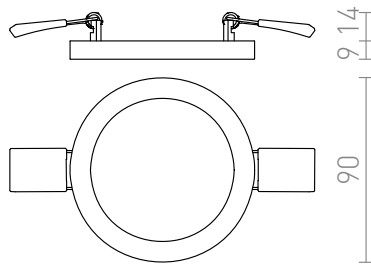

HUE R 9 RECESSED

LED 6W 540 lm Ra 80

Very thin recessed light with integrated high-output LED. Frame is available in chrome, black chrome, matte nickel, white lacquer and imitation wood.

RP EUR incl. VAT