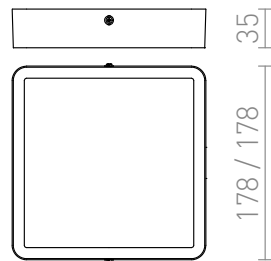

LED 18W 1620 lm Ra 80

Very thin surface-mounted light with integrated high-output LED. Frame is available in chrome, black chrome, matte nickel, white lacquer and imitation wood.

RP EUR incl. VAT

R12810	HUE SQ 17 ceiling white 230V LED 18W 3000K	48,00
R12811	HUE SQ 17 ceiling black chrome 230V LED 18W 3000K	38,00
R12812	HUE SQ 17 ceiling chrome 230V LED 18W 3000K	35,00
R12813	HUE SQ 17 ceiling matt nickel 230V LED 18W 3000K	35,00
R12814	HUE SQ 17 ceiling imitation beech 230V LED 18W 3000K	58,00