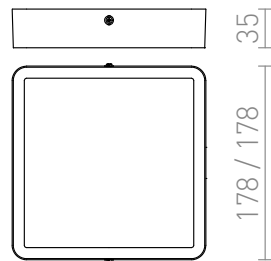

LED 18W 1620 lm Ra 80

Very thin surface-mounted light with high output dimmable LED. Frames are available in chrome, black chrome, matte nickel, white lacquered or imitation wood. TRIAC dimming.

RP EUR incl. VAT

R13083	HUE SQ 17 DIMM ceiling white 230V LED 18W 3000K	120,00
R13084	HUE SQ 17 DIMM ceiling black chrome 230V LED 18W 3000K	120,00
R13085	HUE SQ 17 DIMM ceiling chrome 230V LED 18W 3000K	120,00
R13086	HUE SQ 17 DIMM ceiling matt nickel 230V LED 18W 3000K	120,00
R13087	HUE SQ 17 DIMM ceiling imitation beech 230V LED 18W 3000K	120,00