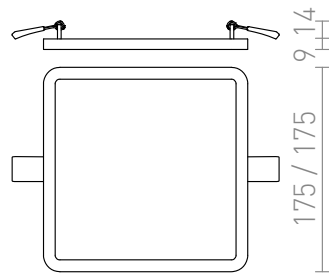

HUE SQ 17 DIMM RECESSED

LED 18W 1620 lm Ra 80

Very thin recessed light with integrated high-output dimmable LED. Light frames are chrome, black chrome, matte nickel, white lacquer and imitation wood. TRIAC dimming.

3D model

manual

15,5/15,5

0,44

0,44