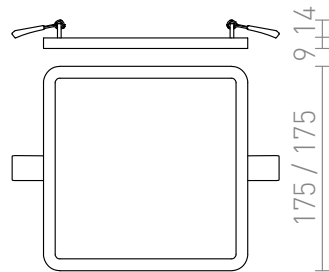

LED 18W 1620 lm Ra 80

Very thin recessed light with integrated high-output LED. Frame is available in chrome, black chrome, matte nickel, white lacquer and imitation wood.

RP EUR incl. VAT

R12780	HUE SQ 17 recessed white 230V LED 18W 3000K	38,00
R12781	HUE SQ 17 recessed black chrome 230V LED 18W 3000K	48,00
R12782	HUE SQ 17 recessed chrome 230V LED 18W 3000K	35,00
R12783	HUE SQ 17 recessed matt nickel 230V LED 18W 3000K	48,00
R12784	HUE SQ 17 recessed imitation beech 230V LED 18W 3000K	35,00