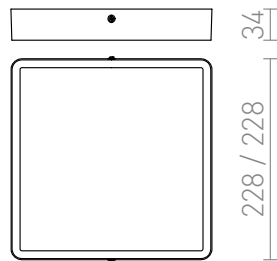

LED 24W 2160 lm Ra 80

Very thin surface-mounted light with integrated high-output LED. Frame is available in chrome, black chrome, matte nickel, white lacquer and imitation wood.

RP EUR incl. VAT

R12815	HUE SQ 22 ceiling white 230V LED 24W 3000K	58,00
R12816	HUE SQ 22 ceiling black chrome 230V LED 24W 3000K	68,00
R12817	HUE SQ 22 ceiling chrome 230V LED 24W 3000K	68,00
R12818	HUE SQ 22 ceiling matt nickel 230V LED 24W 3000K	68,00
R12819	HUE SQ 22 ceiling imitation beech 230V LED 24W 3000K	68,00