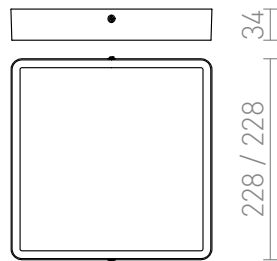

LED 24W 2160 lm Ra 80

Very thin surface-mounted light with high output dimmable LED. Frames are available in chrome, black chrome, matte nickel, white lacquered or imitation wood. TRIAC dimming.

RP EUR incl. VAT

R13088	HUE SQ 22 DIMM ceiling white 230V LED 24W 3000K	129,00
R13089	HUE SQ 22 DIMM ceiling black chrome 230V LED 24W 3000K	129,00
R13090	HUE SQ 22 DIMM ceiling chrome 230V LED 24W 3000K	150,00
R13091	HUE SQ 22 DIMM ceiling matt nickel 230V LED 24W 3000K	150,00
R13092	HUE SQ 22 DIMM ceiling imitation beech 230V LED 24W 3000K	150,00