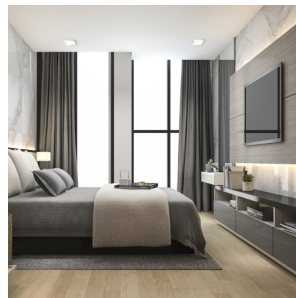

HUE SQ 22 DIMM RECESSED

LED 24W 2160 lm Ra 80

Very thin recessed light with integrated high-output dimmable LED. Light frames are chrome, black chrome, matte nickel, white lacquer and imitation wood. TRIAC dimming.

RP EUR incl. VAT

R13068	HUE SQ 22 DIMM recessed white 230V LED 24W 3000K	120,00
R13069	HUE SQ 22 DIMM recessed black chrome 230V LED 24W 3000K	120,00
R13070	HUE SQ 22 DIMM recessed chrome 230V LED 24W 3000K	120,00
R13071	HUE SQ 22 DIMM recessed matt nickel 230V LED 24W 3000K	120,00
R13072	HUE SQ 22 DIMM recessed imitation beech 230V LED 24W 3000K	120,00