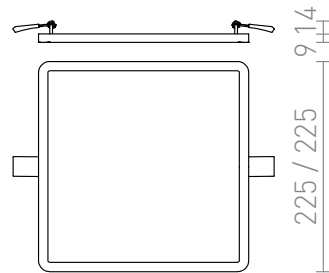

LED 24W 2160 lm Ra 80

Very thin recessed light with integrated high-output LED. Frame is available in chrome, black chrome, matte nickel, white lacquer and imitation wood.

RP EUR incl. VAT

R12785	HUE SQ 22 recessed white 230V LED 24W 3000K	58,00
R12786	HUE SQ 22 recessed black chrome 230V LED 24W 3000K	58,00
R12787	HUE SQ 22 recessed chrome 230V LED 24W 3000K	58,00
R12788	HUE SQ 22 recessed matt nickel 230V LED 24W 3000K	58,00
R12789	HUE SQ 22 recessed imitation beech 230V LED 24W 3000K	48,00