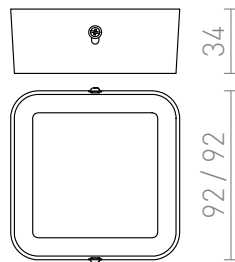

LED 6W 540 lm Ra 80

Very thin surface-mounted light with integrated high-output LED. Frame is available in chrome, black chrome, matte nickel, white lacquer and imitation wood.

RP EUR incl. VAT

R12805	HUE SQ 9 ceiling white 230V LED 6W 3000K	22,00
R12806	HUE SQ 9 ceiling black chrome 230V LED 6W 3000K	22,00
R12807	HUE SQ 9 ceiling chrome 230V LED 6W 3000K	19,50
R12808	HUE SQ 9 ceiling matt nickel 230V LED 6W 3000K	17,50
R12809	HUE SQ 9 ceiling imitation beech 230V LED 6W 3000K	25,00