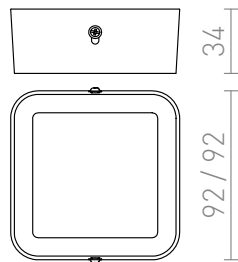

LED 6W 540 lm Ra 80

Very thin surface-mounted light with high output dimmable LED. Frames are available in chrome, black chrome, matte nickel, white lacquered or imitation wood. TRIAC dimming.

RP EUR incl. VAT

R13142	HUE SQ 9 DIMM ceiling white 230V LED 6W 3000K	58,00
R13143	HUE SQ 9 DIMM ceiling black chrome 230V LED 6W 3000K	58,00
R13144	HUE SQ 9 DIMM ceiling chrome 230V LED 6W 3000K	58,00
R13145	HUE SQ 9 DIMM ceiling matt nickel 230V LED 6W 3000K	58,00
R13146	HUE SQ 9 DIMM ceiling imitation beech 230V LED 6W 3000K	58,00