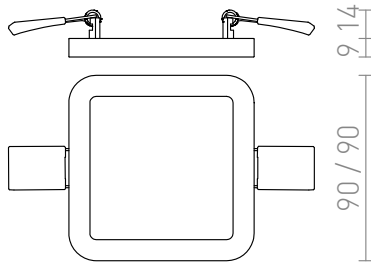

LED 6W 540 lm Ra 80

Very thin recessed light with integrated high-output dimmable LED. Light frames are chrome, black chrome, matte nickel, white lacquer and imitation wood. TRIAC dimming.

RP EUR incl. VAT

R13132	HUE SQ 9 DIMM recessed white 230V LED 6W 3000K	48,00
R13133	HUE SQ 9 DIMM recessed black chrome 230V LED 6W 3000K	48,00
R13134	HUE SQ 9 DIMM recessed chrome 230V LED 6W 3000K	58,00
R13135	HUE SQ 9 DIMM recessed matt nickel 230V LED 6W 3000K	58,00
R13136	HUE SQ 9 DIMM recessed imitation beech 230V LED 6W 3000K	58,00